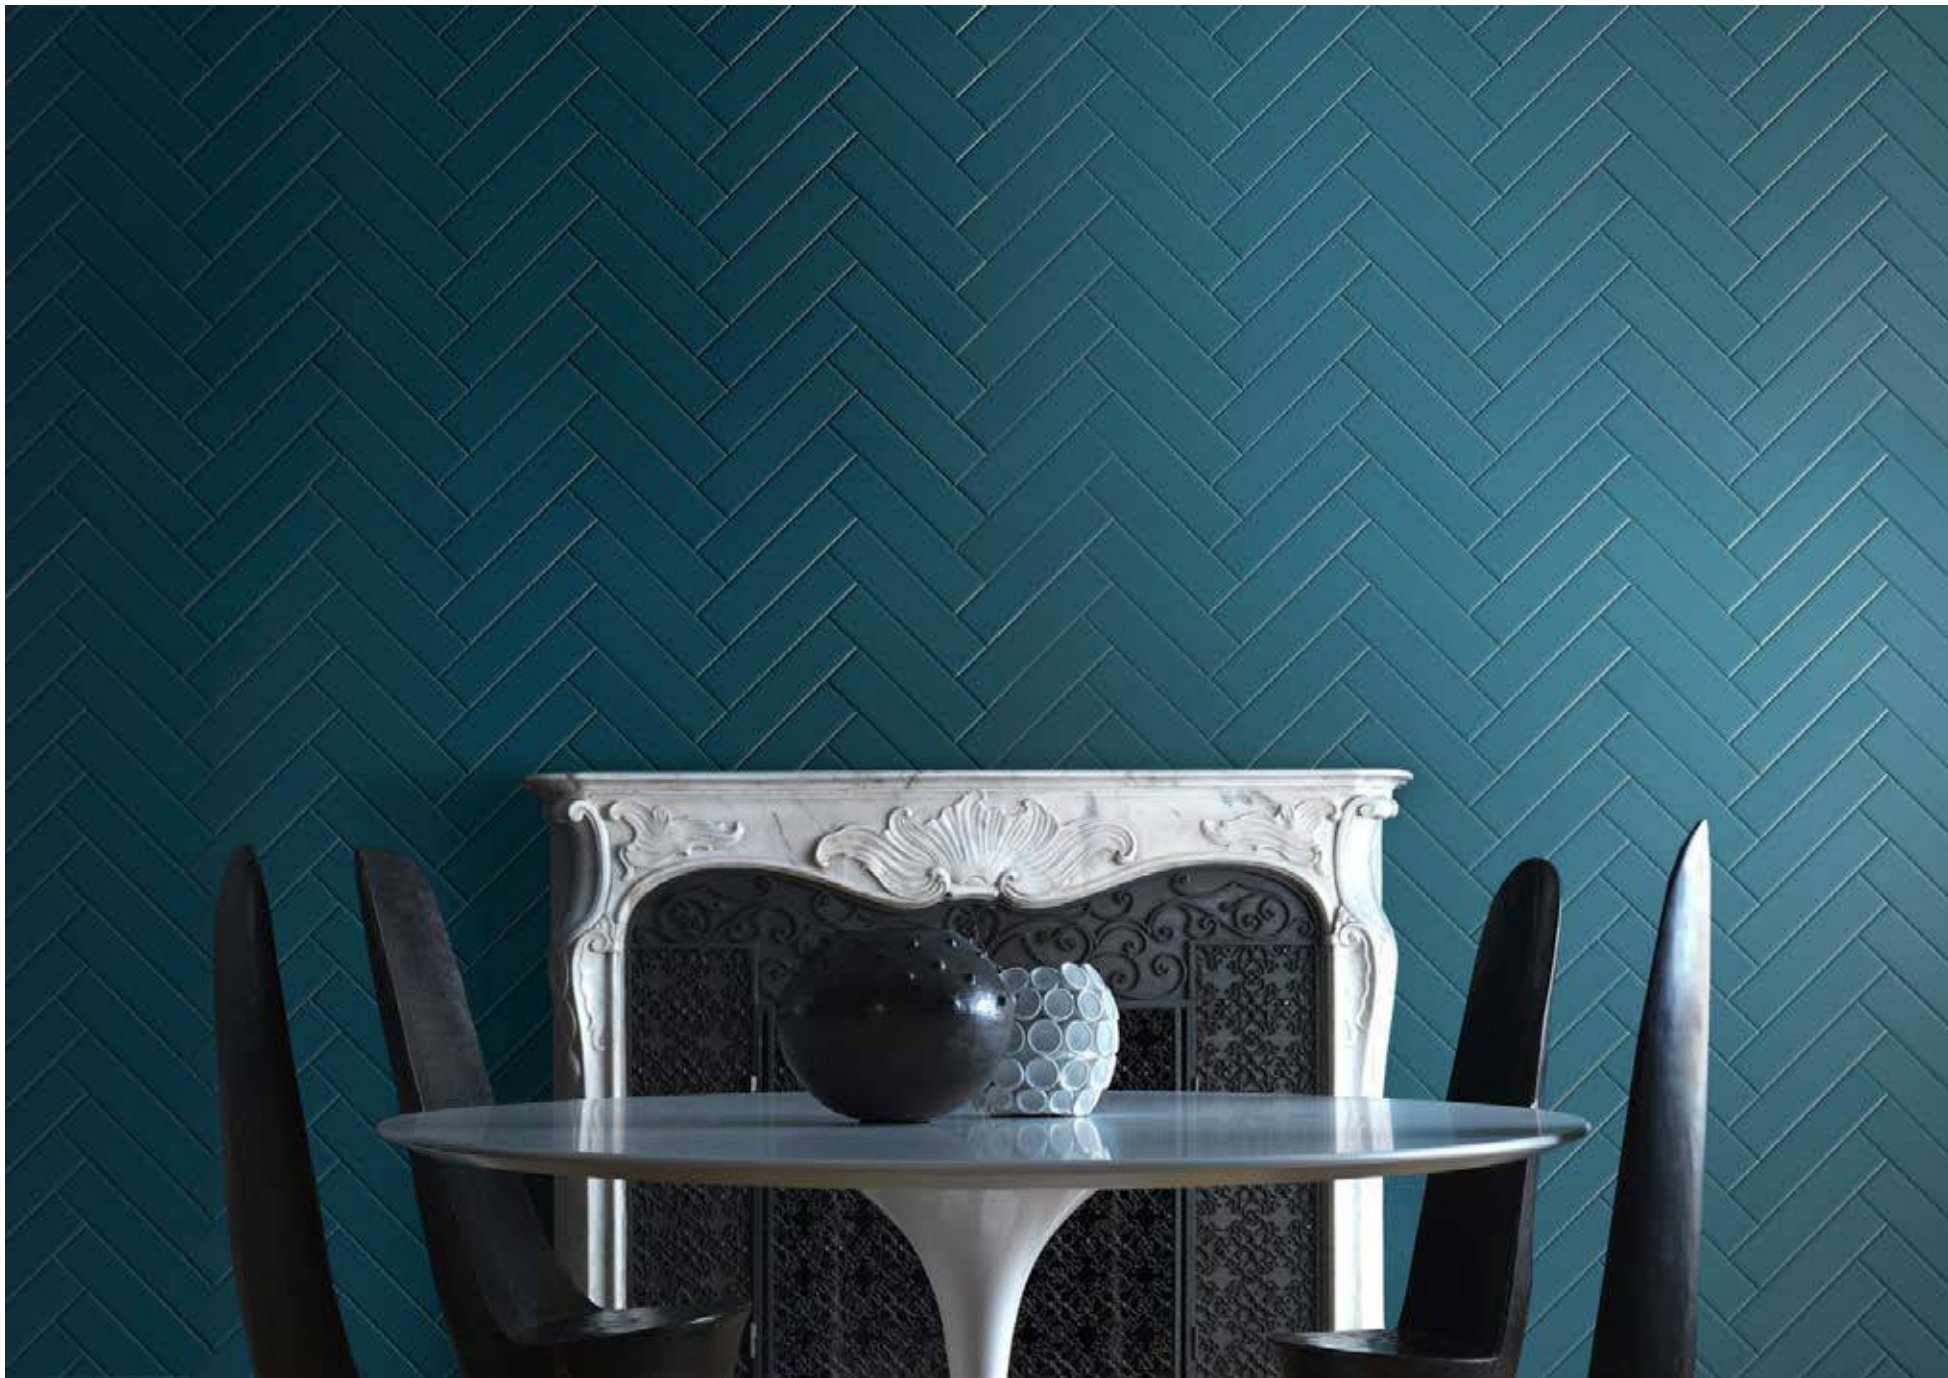

ERO6 Rivestimento / Wall: A5030 Lagoon cm 5x20 - 2"x8"