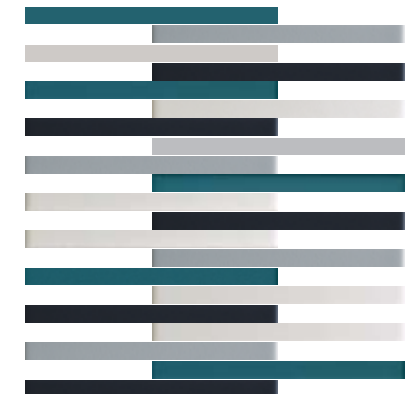

Earth is a double-fired ceramic tile collection with a simple and essential design, it consists of a rectangular 5x20 cm - 2 "x8" size in 8 colours: Brick, Bone, Clay, Dune, Lagoon, Leaf, Mud, Slate.

This series has been inspired by the warm and deep colours of nature, achieving a smart product, with a slightly rough surface that brings us closer to nature, even in a tactile experience.

A5010 CLAY
A5016 Baguette
A5015 Quartino

A5030 LAGOON
A5036 Baguette
A5035 Quartino

A5050 LEAF
A5056 Baguette
A5055 Quartino

A5020 DUNE
A5026 Baguette
A5025 Quartino

A5070 MUD
A5076 Baguette
A5075 Quartino

A5060 SLATE
A5066 Baguette
A5065 Quartino

AU52
Slate, Clay, Bone, Lagoon

AU50
Brick, Dune, Bone, Lagoon

AU51
Leaf, Bone, Mud, Dune

I mosaici su rete si possono ordinare con colori a richiesta con un minimo di 3 Mq. The mosaics on nets can be ordered with special on request, minimum order 3 Sqm.
La miscelazione di colori è casuale. The mix of colors is random.