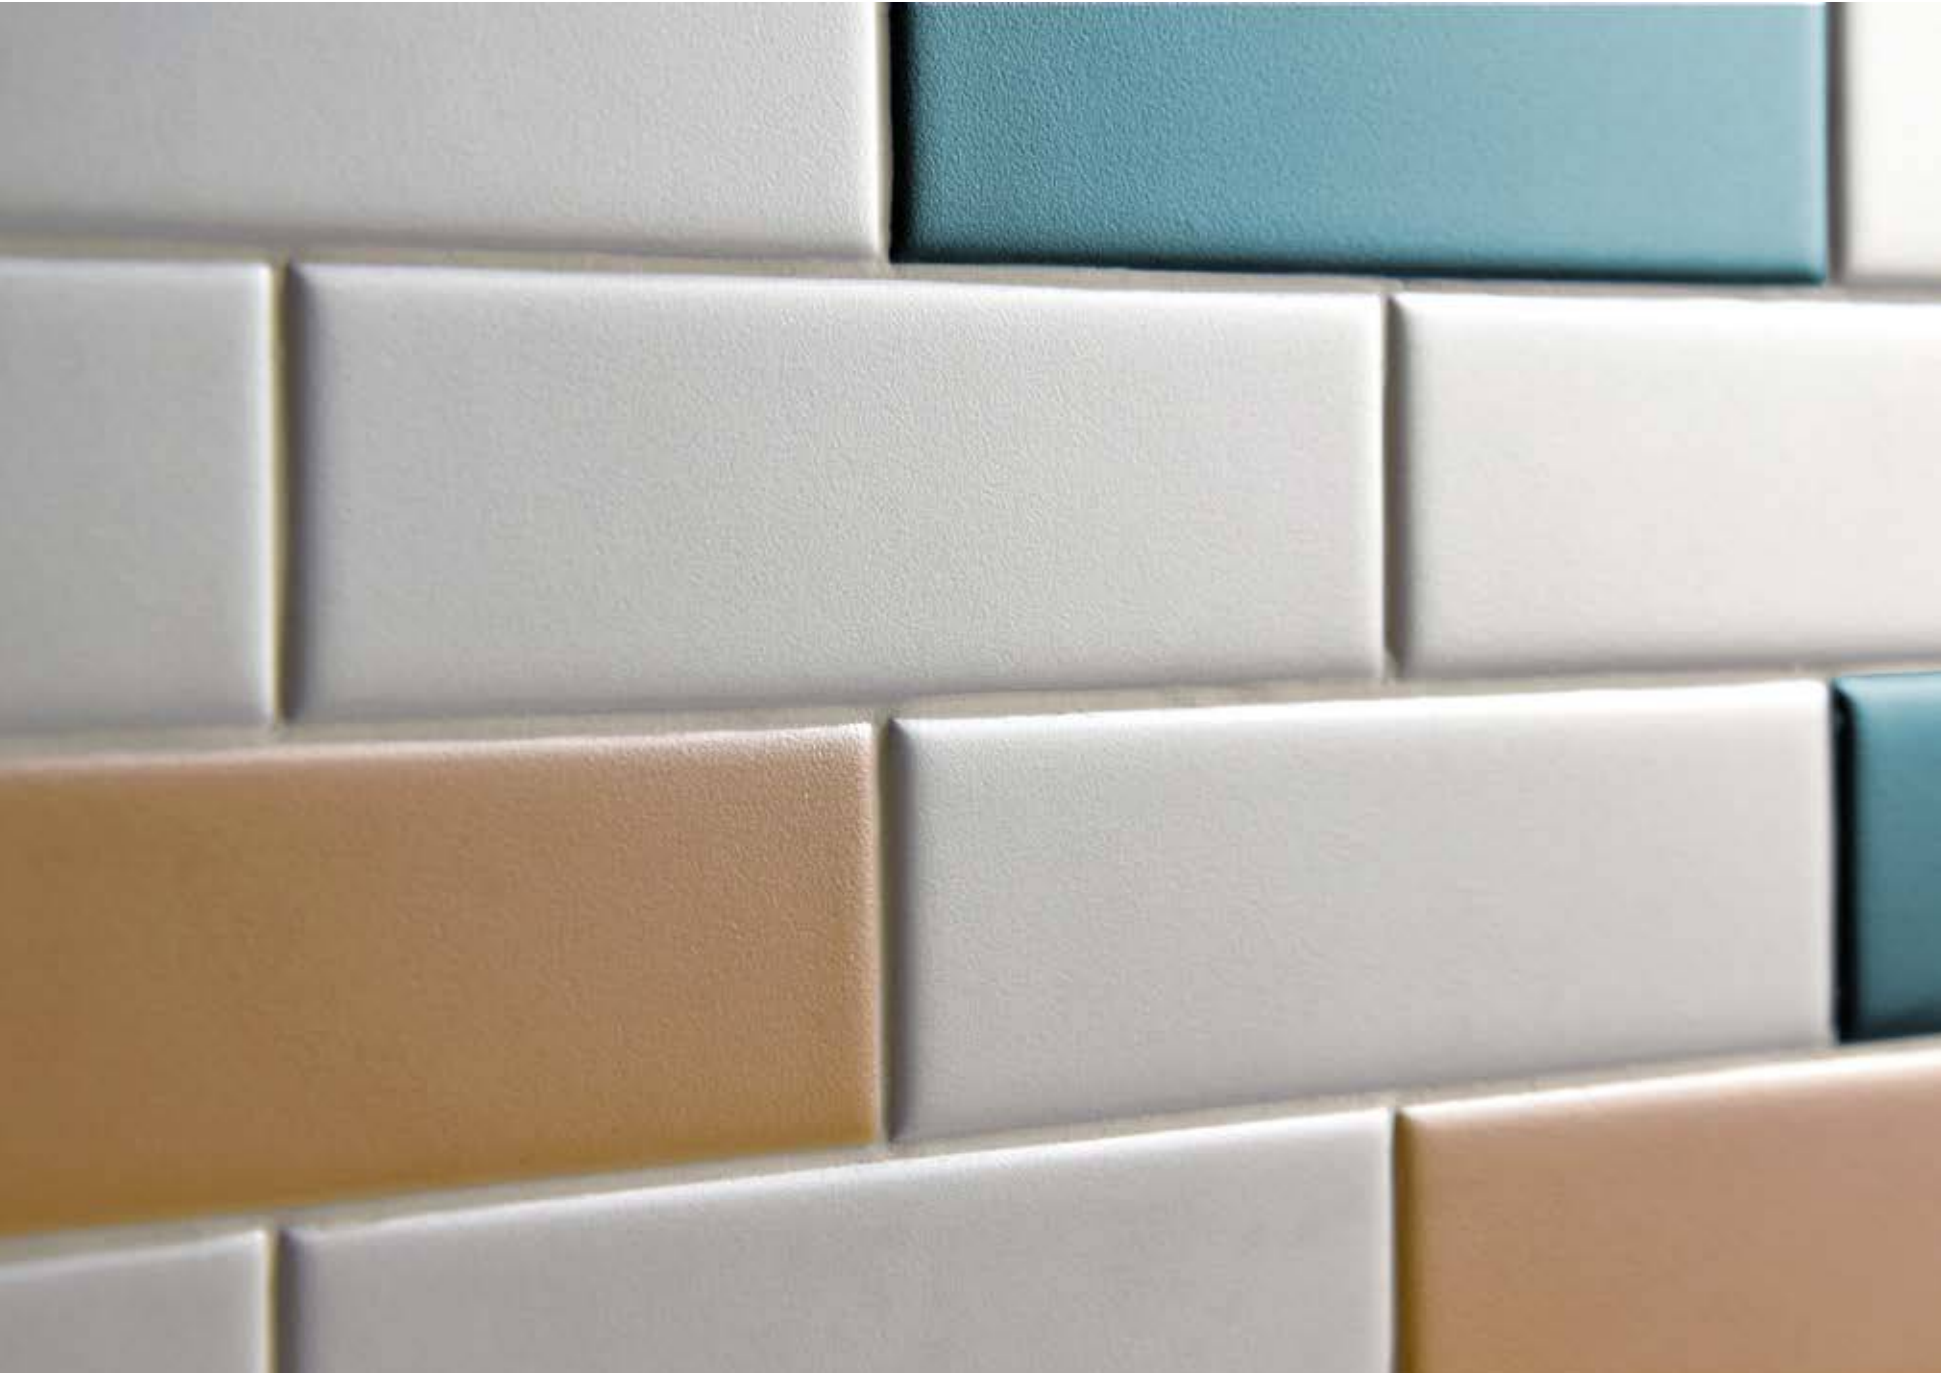

EARTH

A5000 Bone cm 5x20 - 2"x8" - A5030 Lagoon cm 5x20 - 2"x8" - A5020 Dune cm 5x20 - 2"x8"