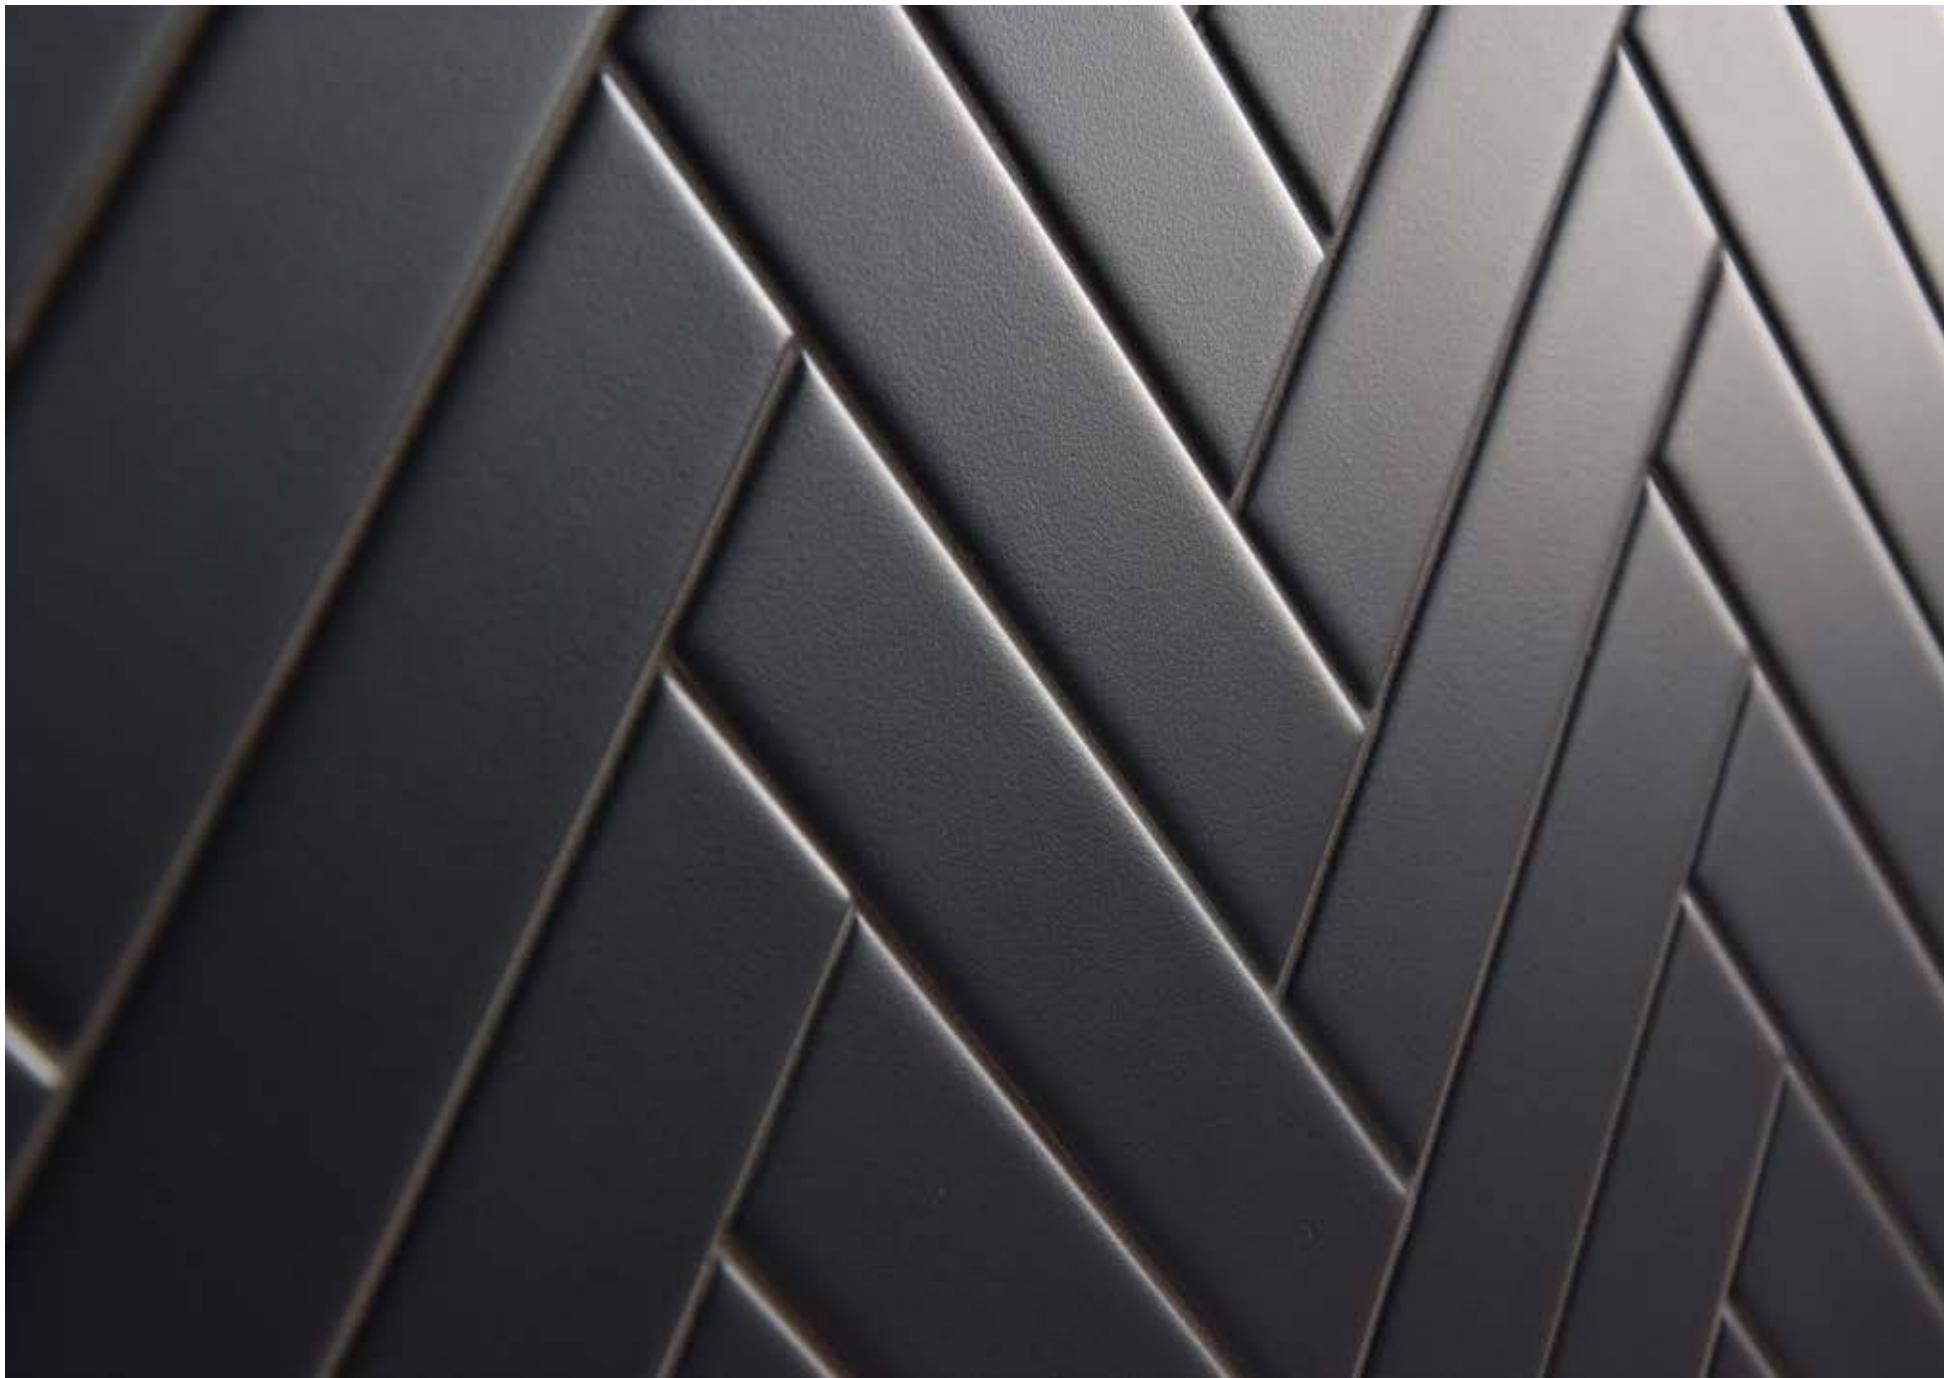

A5060 Slate cm 5x20 - 2"x8"